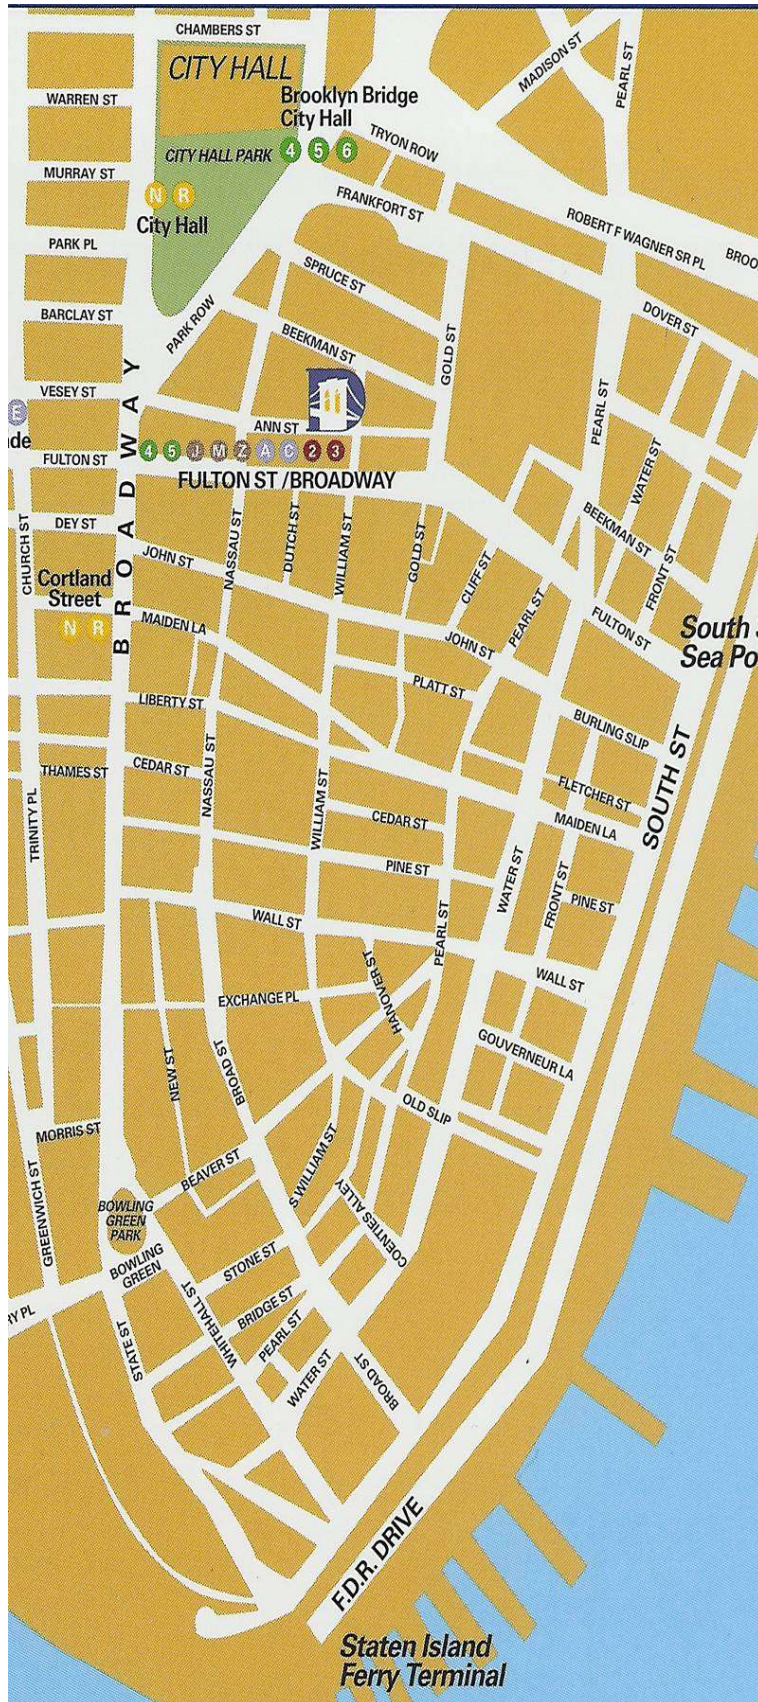

R or W to City Hall

Exit subway and follow directions from Brooklyn Bridge/City Hall above.

157 WILLIAM STREET · NEW YORK, NY 10038
TOLL FREE: (877) DCC-MEET · FAX: (212) 346-1182